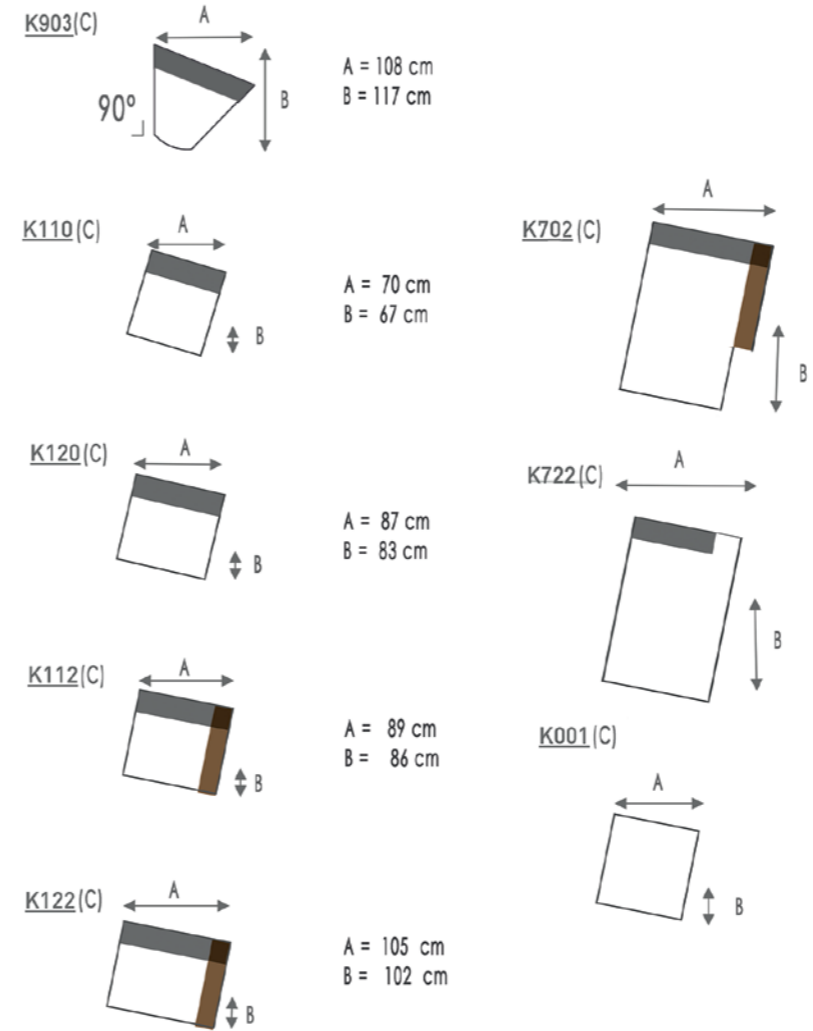

Bereken diepte en breedte in geval gebruik van trapeze hoek K903
Calculer la profondeur et la largeur en cas d'utilisation d'un angle trapézoïdal K903
Calculate depth and width in case of using a trapezoidal corner K903