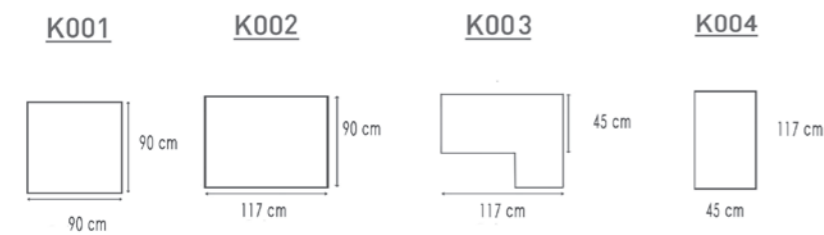

LOFT

- Kleur 1 = romp + zit
- Kleur 2 = groot rugkussen
  deco 1000 voor K110/K111/K112/K701/K702
  deco 1400 voor K120/K121/K122
- Kleur 3 = klein rugkussen (deco 1100)

- Couleur 1 = caisse + assise
- Couleur 2 = grand coussin dossier
  deco 1000 voor K110/K111/K112/K701/K702
  deco 1400 voor K120/K121/K122
- Couleur 3 = petit coussin dossier (deco1100)