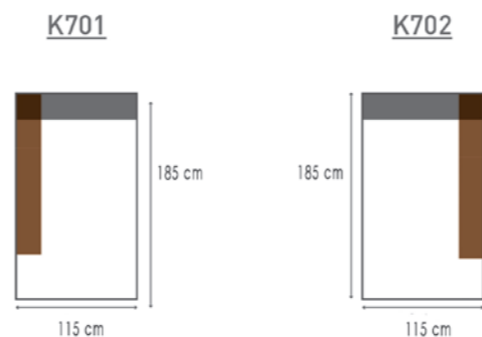

LOFT

- Kleur 1 = romp + zit
- Kleur 2 = groot rugkussen
  deco 1000 voor K110/K111/K112/K701/K702
  deco 1400 voor K120/K121/K122
- Kleur 3 = klein rugkussen (deco 1100)