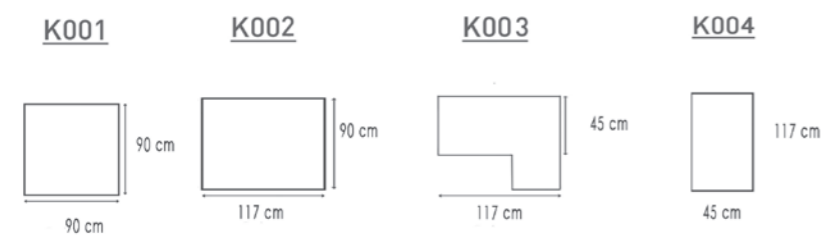

LOFT

- Kleur 1 = romp + zit
- Kleur 2 = groot rugkussen
  deco 1000 voor K110/K111/K112/K701/K702
  deco 1400 voor K120/K121/K122
- Kleur 3 = klein rugkussen (deco 1100)