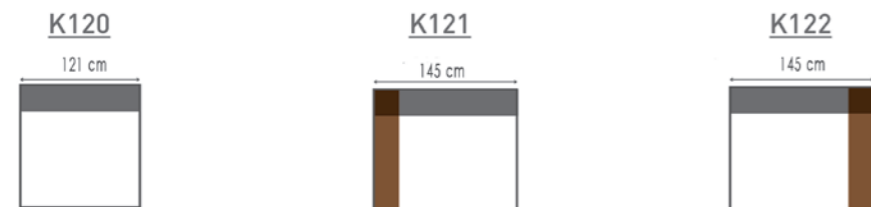

LOFT

- Kleur 1 = romp + zit
- Kleur 2 = groot rugkussen
  deco 1000 voor K110/K111/K112/K701/K702
  deco 1400 voor K120/K121/K122
- Kleur 3 = klein rugkussen (deco 1100)