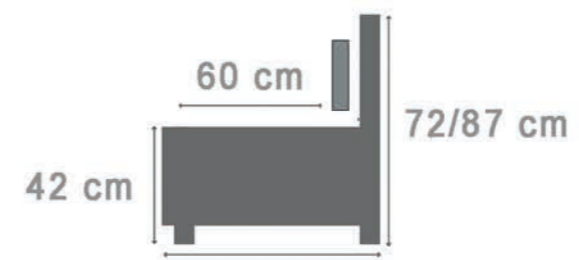

LUNACE

DRAAIVOET - PIED PIVOTANT