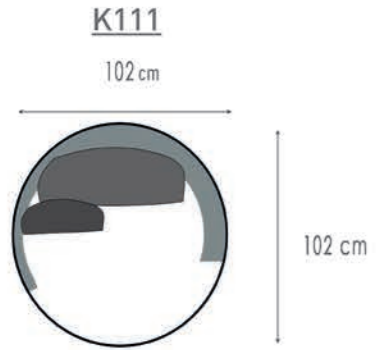

LUNAR

Kleur 1 = romp + zit
Kleur 2 = rugkussen(s)

Couleur 1 = caisse + assise
Couleur 2 = coussin(s) de dossier