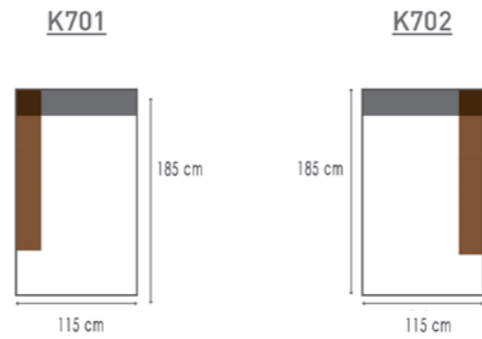

LOFT

- Kleur 1 = romp + zit
- Kleur 2 = groot rugkussen
  deco 1000 voor K110/K111/K112/K701/K702
  deco 1400 voor K120/K121/K122
- Kleur 3 = klein rugkussen (deco 1100)

- Couleur 1 = caisse + assise
- Couleur 2 = grand coussin dossier
  deco 1000 voor K110/K111/K112/K701/K702
  deco 1400 voor K120/K121/K122
- Couleur 3 = petit coussin dossier (deco1100)