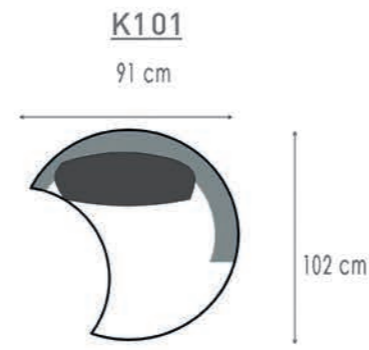

LUNAR

Kleur 1 = romp + zit
Kleur 2 = rugkussen(s)

Couleur 1 = caisse + assise
Couleur 2 = coussin(s) de dossier