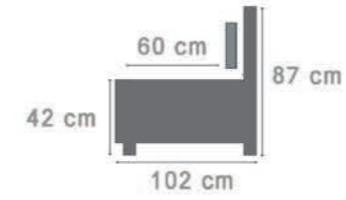

LUNAR

Kleur 1 = romp + zit
Kleur 2 = rugkussen(s)

Couleur 1 = caisse + assise
Couleur 2 = coussin(s) de dossier