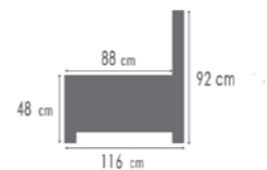

LOFT

- Kleur 1 = romp + zit
- Kleur 2 = groot rugkussen
  deco 1000 voor K110/K111/K112/K701/K702
  deco 1400 voor K120/K121/K122
- Kleur 3 = klein rugkussen (deco 1100)