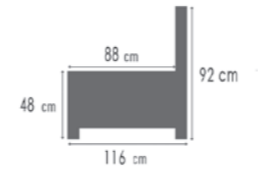

LOFT

- Kleur 1 = romp + zit
- Kleur 2 = groot rugkussen
  deco 1000 voor K110/K111/K112/K701/K702
  deco 1400 voor K120/K121/K122
- Kleur 3 = klein rugkussen (deco 1100)

- Couleur 1 = caisse + assise
- Couleur 2 = grand coussin dossier
  deco 1000 voor K110/K111/K112/K701/K702
  deco 1400 voor K120/K121/K122
- Couleur 3 = petit coussin dossier (deco1100)