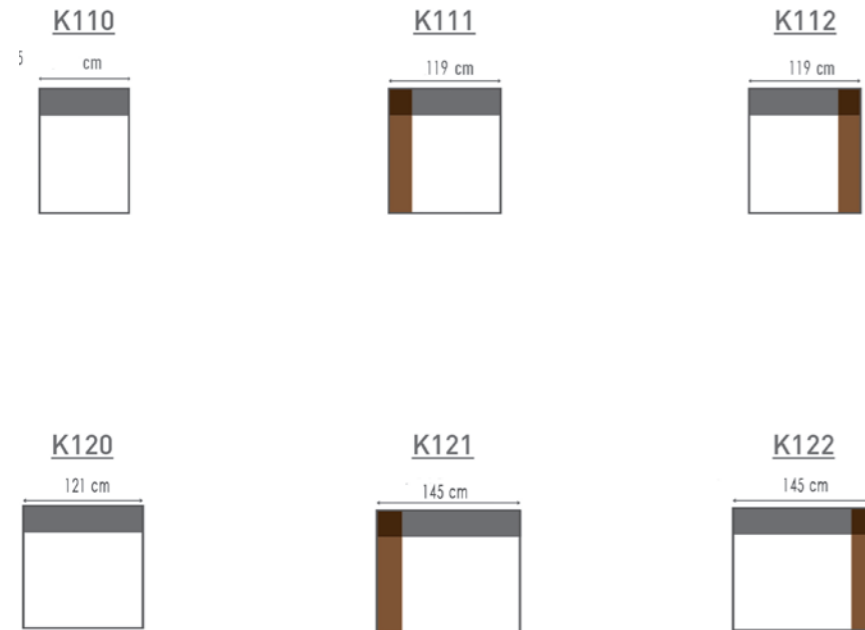

LOFT

- Kleur 1 = romp + zit
- Kleur 2 = groot rugkussen
  deco 1000 voor K110/K111/K112/K701/K702
  deco 1400 voor K120/K121/K122
- Kleur 3 = klein rugkussen (deco 1100)

- Couleur 1 = caisse + assise
- Couleur 2 = grand coussin dossier
  deco 1000 voor K110/K111/K112/K701/K702
  deco 1400 voor K120/K121/K122
- Couleur 3 = petit coussin dossier (deco1100)