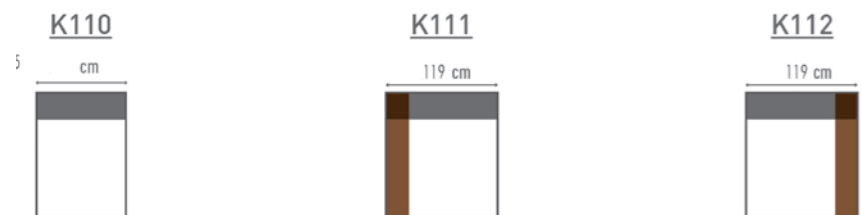

LOFT

- Kleur 1 = romp + zit
- Kleur 2 = groot rugkussen
  deco 1000 voor K110/K111/K112/K701/K702
  deco 1400 voor K120/K121/K122
- Kleur 3 = klein rugkussen (deco 1100)